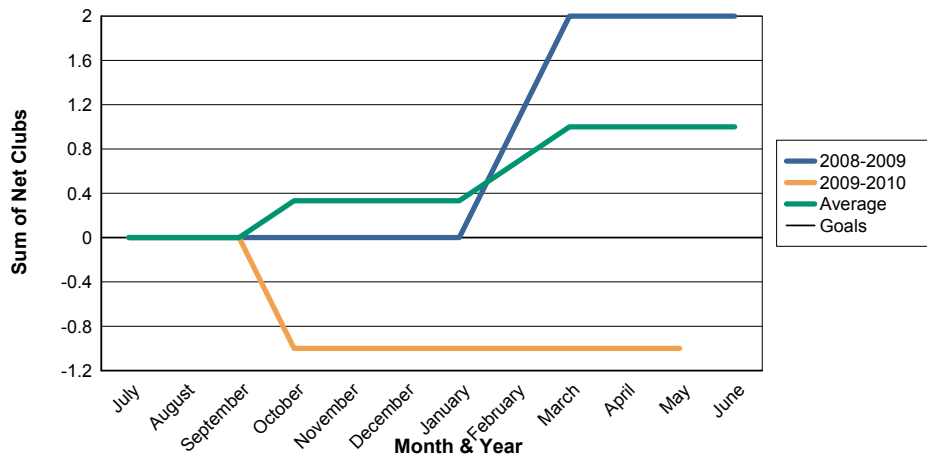

Sum of Net Clubs/ Month & Year

For District 9 EC