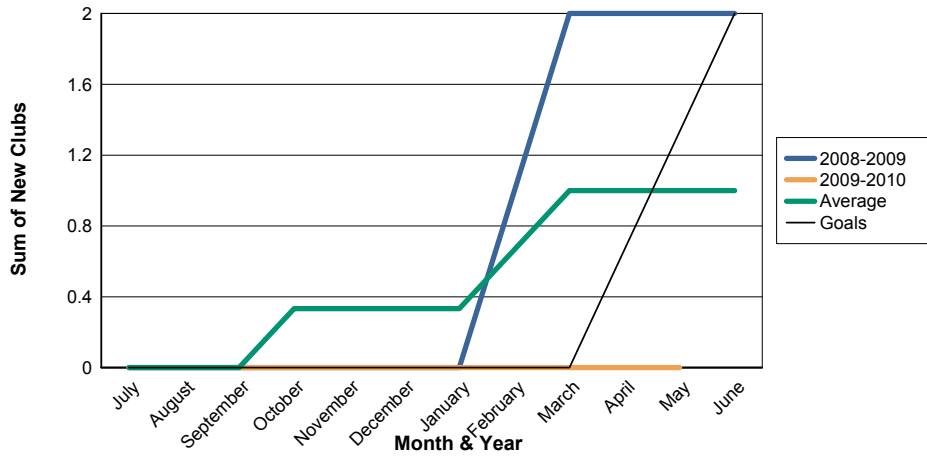

3 Year Comparisons for GMT Constitutional Area 1

By GMT District

As of May 2010

Sum of New Clubs/ Month & Year

For District 9 EC

Sum of Dropped Clubs/ Month & Year

For District 9 EC

Sum of Net Clubs/ Month & Year