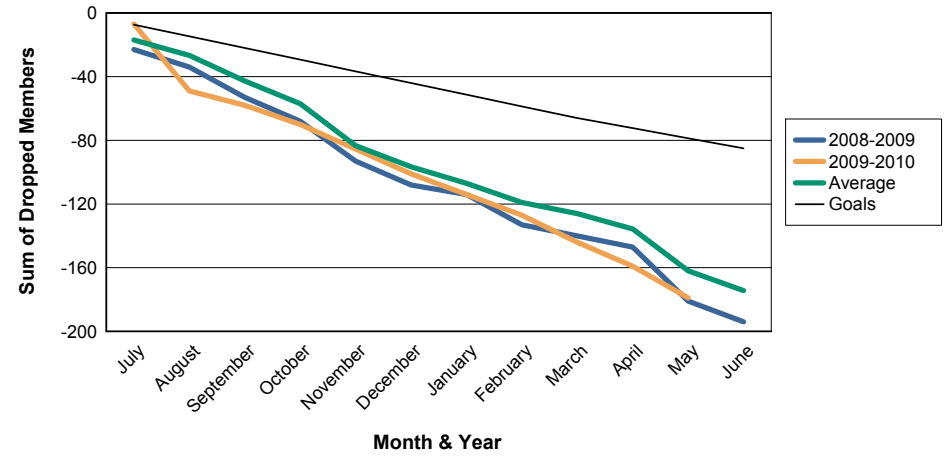

For District 9 EC

Sum of Charter Members/ Month & Year

For District 9 EC

3 Year Comparisons for GMT Constitutional Area 1

By GMT District

As of May 2010

Sum of New Members/ Month & Year

For District 9 EC

Sum of Dropped Members/ Month & Year

For District 9 EC

Sum of Net Members/ Month & Year

For District 9 EC