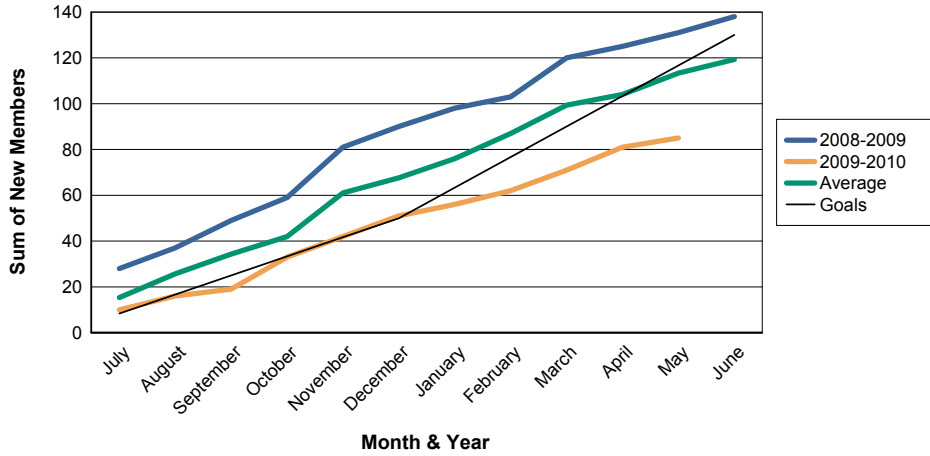

For District 9 EC

Sum of Charter Members/ Month & Year

For District 9 EC

3 Year Comparisons for GMT Constitutional Area 1

By GMT District

As of May 2010

Sum of New Members/ Month & Year

For District 9 EC

Sum of Dropped Members/ Month & Year

For District 9 EC

Sum of Net Members/ Month & Year

For District 9 EC