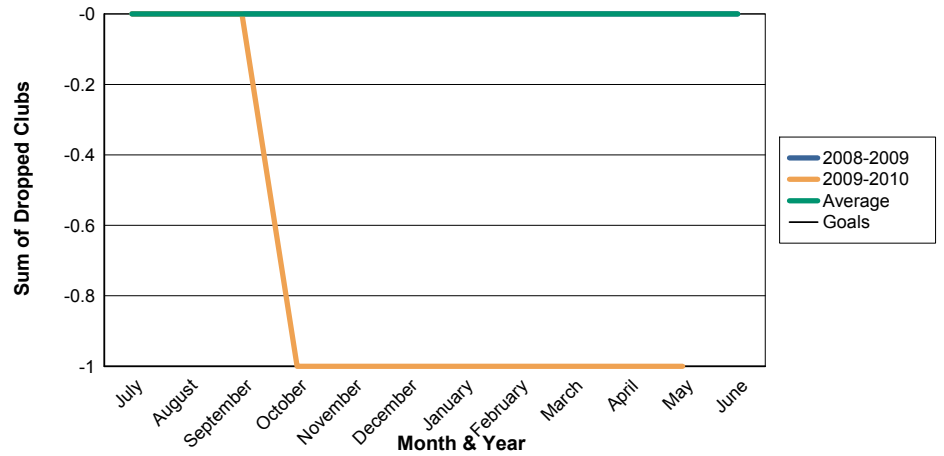

3 Year Comparisons for GMT Constitutional Area 1

By GMT District

As of May 2010

Sum of New Clubs/ Month & Year

For District 9 EC

Sum of Dropped Clubs/ Month & Year

For District 9 EC

Sum of Net Clubs/ Month & Year