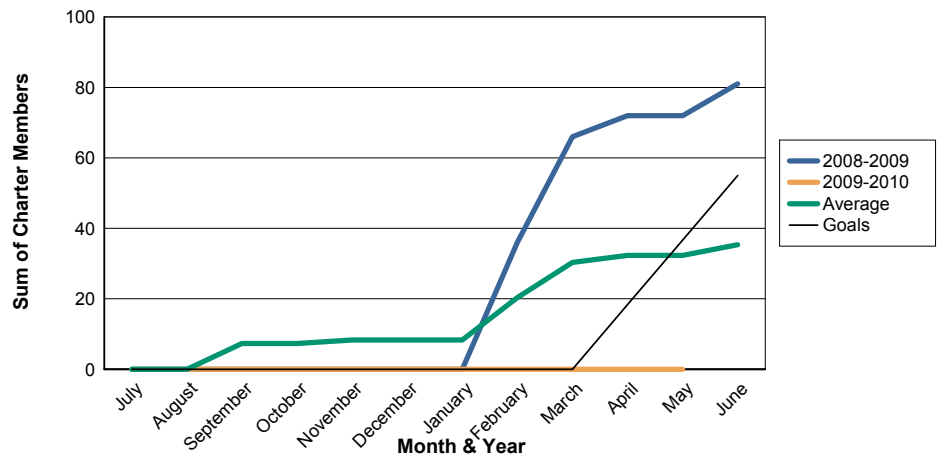

Sum of Charter Members/ Month & Year

For District 9 EC